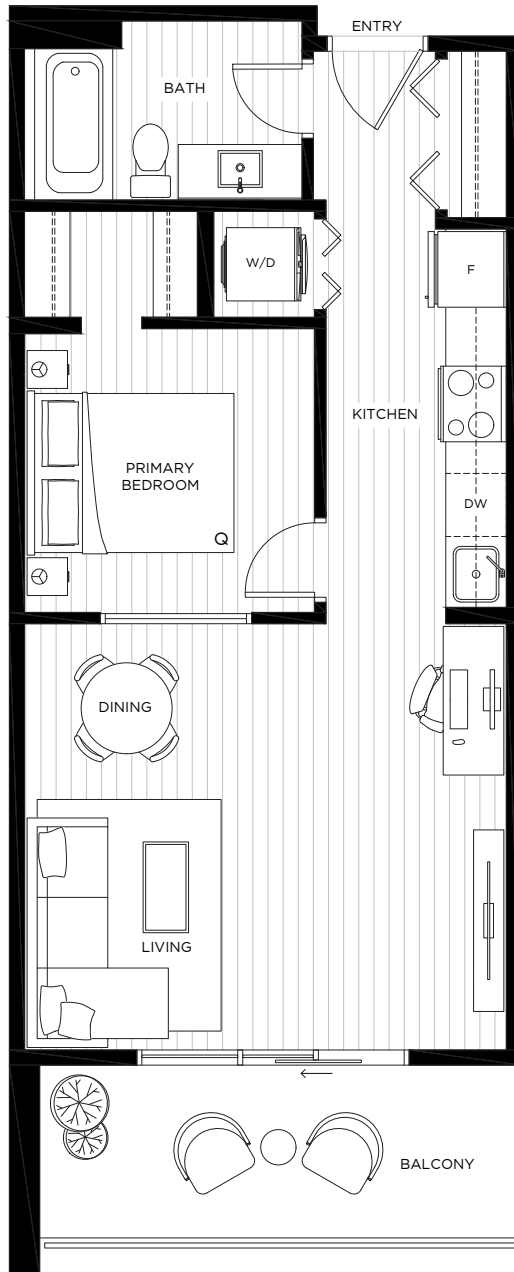

A

INTERIOR 570 SF | EXTERIOR 79 SF
1 BEDROOM, 1 BATH

PARK CENTRAL

The developer reserves the right to modify or make substitutes to the building design, specifications and floorplans should they be necessary. Renderings, views, balcony/terrace sizes and layouts may differ than what is shown. E.&O.E. This is not an offering for sale. Such an offering may only be made after filing a disclosure statement.

A1

INTERIOR 600 SF | EXTERIOR 79 SF
1 BEDROOM, 1 BATH

PARK CENTRAL

The developer reserves the right to modify or make substitutes to the building design, specifications and floorplans should they be necessary. Renderings, views, balcony/terrace sizes and layouts may differ than what is shown. E.&O.E. This is not an offering for sale. Such an offering may only be made after filing a disclosure statement.

A4

INTERIOR 580 SF | EXTERIOR 90 SF
1 BEDROOM, 1 BATH

PARK CENTRAL

The developer reserves the right to modify or make substitutes to the building design, specifications and floorplans should they be necessary. Renderings, views, balcony/terrace sizes and layouts may differ than what is shown. E.&O.E. This is not an offering for sale. Such an offering may only be made after filing a disclosure statement.

A6

INTERIOR 719 SF | EXTERIOR 142 SF
1 BEDROOM, 1 BATH

PARK CENTRAL

The developer reserves the right to modify or make substitutes to the building design, specifications and floorplans should they be necessary. Renderings, views, balcony/terrace sizes and layouts may differ than what is shown. E.&O.E. This is not an offering for sale. Such an offering may only be made after filing a disclosure statement.