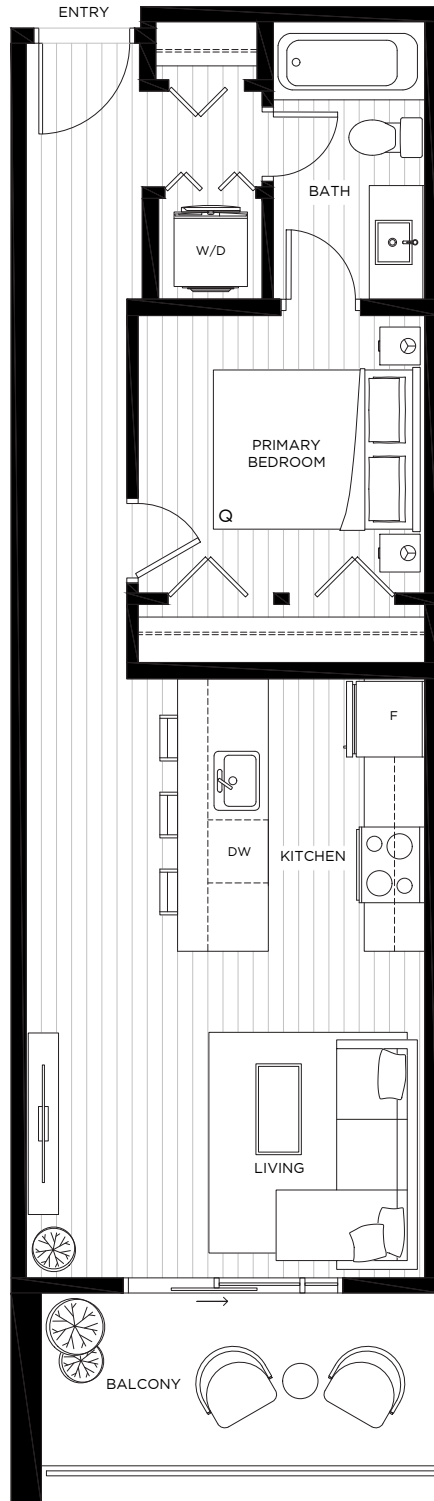

A

INTERIOR 570 SF | EXTERIOR 79 SF
1 BEDROOM, 1 BATH

PARK CENTRAL

The developer reserves the right to modify or make substitutes to the building design, specifications and floorplans should they be necessary. Renderings, views, balcony/terrace sizes and layouts may differ than what is shown. E.&O.E. This is not an offering for sale. Such an offering may only be made after filing a disclosure statement.

A1

INTERIOR 600 SF | EXTERIOR 79 SF
1 BEDROOM, 1 BATH

PARK CENTRAL

The developer reserves the right to modify or make substitutes to the building design, specifications and floorplans should they be necessary. Renderings, views, balcony/terrace sizes and layouts may differ than what is shown. E.&O.E. This is not an offering for sale. Such an offering may only be made after filing a disclosure statement.

A4

INTERIOR 580 SF | EXTERIOR 90 SF
1 BEDROOM, 1 BATH

PARK CENTRAL

The developer reserves the right to modify or make substitutes to the building design, specifications and floorplans should they be necessary. Renderings, views, balcony/terrace sizes and layouts may differ than what is shown. E.&O.E. This is not an offering for sale. Such an offering may only be made after filing a disclosure statement.

A8

PARK CENTRAL

INTERIOR 578 SF | EXTERIOR 171 SF
1 BEDROOM, 1 BATH

The developer reserves the right to modify or make substitutes to the building design, specifications and floorplans should they be necessary. Renderings, views, balcony/terrace sizes and layouts may differ than what is shown. E.&O.E. This is not an offering for sale. Such an offering may only be made after filing a disclosure statement.