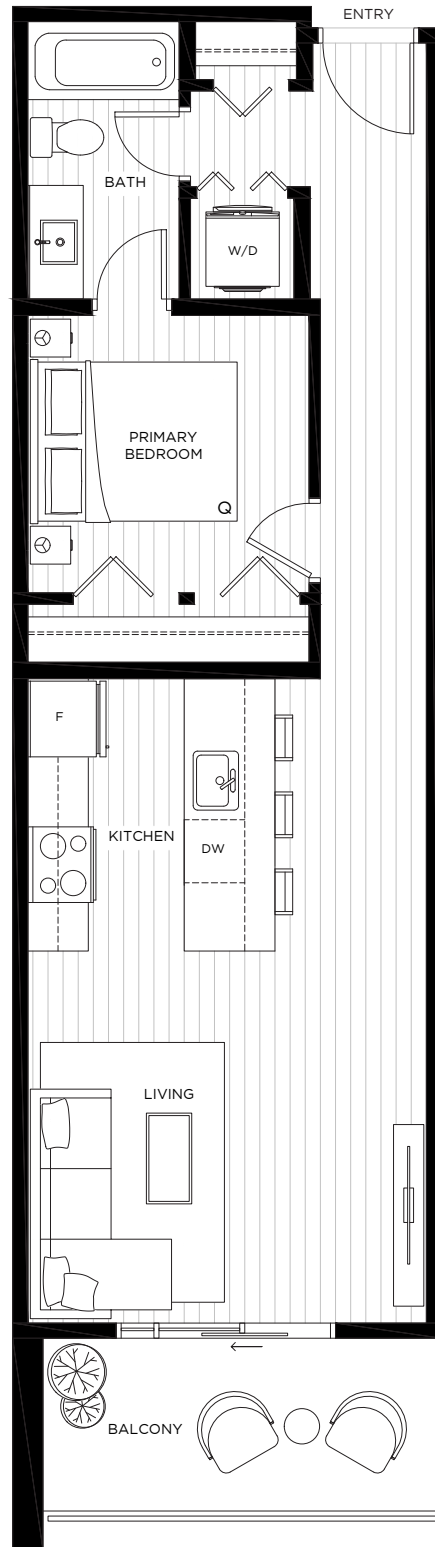

A

INTERIOR 570 SF | EXTERIOR 79 SF
1 BEDROOM, 1 BATH

PARK CENTRAL

The developer reserves the right to modify or make substitutes to the building design, specifications and floorplans should they be necessary. Renderings, views, balcony/terrace sizes and layouts may differ than what is shown. E.&O.E. This is not an offering for sale. Such an offering may only be made after filing a disclosure statement.

A1

INTERIOR 600 SF | EXTERIOR 79 SF
1 BEDROOM, 1 BATH

PARK CENTRAL

The developer reserves the right to modify or make substitutes to the building design, specifications and floorplans should they be necessary. Renderings, views, balcony/terrace sizes and layouts may differ than what is shown. E.&O.E. This is not an offering for sale. Such an offering may only be made after filing a disclosure statement.

A4

INTERIOR 580 SF | EXTERIOR 90 SF
1 BEDROOM, 1 BATH

PARK CENTRAL

The developer reserves the right to modify or make substitutes to the building design, specifications and floorplans should they be necessary. Renderings, views, balcony/terrace sizes and layouts may differ than what is shown. E.&O.E. This is not an offering for sale. Such an offering may only be made after filing a disclosure statement.

A8

PARK CENTRAL

INTERIOR 578 SF | EXTERIOR 171 SF
1 BEDROOM, 1 BATH

The developer reserves the right to modify or make substitutes to the building design, specifications and floorplans should they be necessary. Renderings, views, balcony/terrace sizes and layouts may differ than what is shown. E.&O.E. This is not an offering for sale. Such an offering may only be made after filing a disclosure statement.